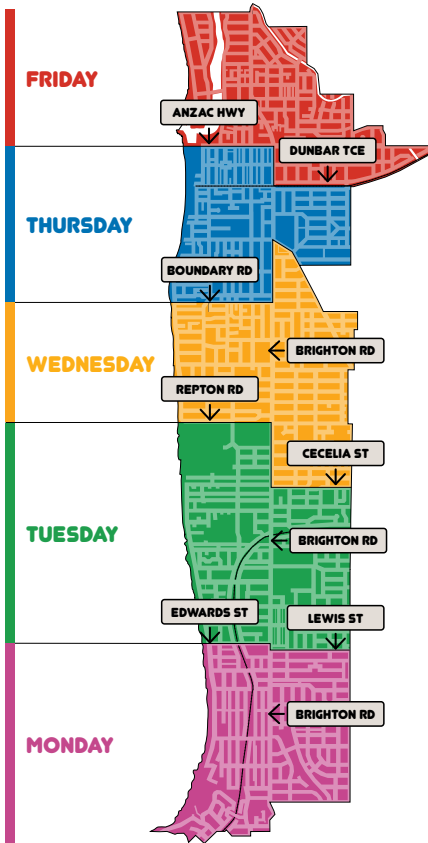

Download the MyHoldfast
app via the App or Google
Play store to get weekly bin
collection day reminders and
tips straight to your phone!

**DON'T KNOW WHICH BIN?
HEAD TO THE
WHICH BIN WEBSITE**

**FOOD SCRAPS IN THE GREEN
FOGO BIN THREE WAYS**

COLLECTION DAY MAP

COLLECTION DAY - STEP 1

Locate your suburb on the map and corresponding collection day below.

- Monday
- Tuesday
- Wednesday
- Thursday
- Friday

COLLECTION DAY CHANGES - STEP 2

On the front of this brochure is a collection calendar.