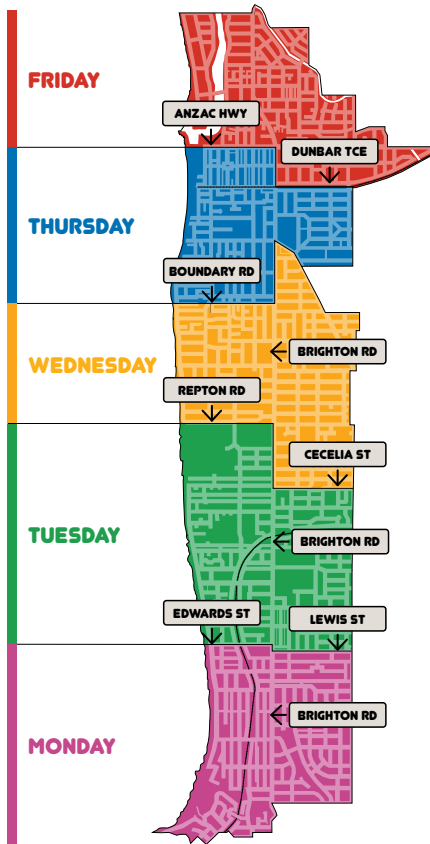

COLLECTION DAY MAP

For information about returning to the old service visit holdfastfogo.com

COLLECTION DAY - STEP 1

Locate your suburb on the map and corresponding collection day below.

- Monday
- Tuesday
- Wednesday
- Thursday
- Friday

COLLECTION DAY CHANGES - STEP 2

On the front of this brochure is a collection calendar.

Your green FOGO bin is collected weekly (marked with a green triangle).

Your yellow recycling bin is collected fortnightly (marked with a yellow triangle).

Your red landfill bin is collected fortnightly (marked with a red triangle).

JULY 2022

M	T	W	T	F	S	S
				1	2	3
4	5	6	7	8	9	10
11	12	13	14	15	16	17
18	19	20	21	22	23	24
25	26	27	28	29	30	31

■ **COLLECTION WEEK**
Green FOGO bin
and red
landfill bin

■ **COLLECTION WEEK**
Green FOGO bin
and yellow
recycling bin

ON CALL HARD RUBBISH SERVICE

If you have hard waste to dispose of please use Council's on call hard waste service. Households are entitled to one free on call collection per financial year.

To make a booking call Council's Waste Hotline on 8295 5077.

For more information about the service and acceptable items, see the Hard Rubbish page at holdfast.sa.gov.au

MOVED INTO A NEW PROPERTY AND REQUIRE NEW BINS?

Call our waste hotline on 8295 5077.

MISSING BIN OR HAD YOUR BIN STOLEN?

Call our waste hotline on 8295 5077.

BIN NOT EMPTIED OR DAMAGED?

Call our waste hotline on 8295 5077.

NEED A KITCHEN ORGANIC BASKET OR A NEW ROLL OF COMPOSTABLE BAGS?

Free kitchen caddies are available from the Brighton Civic Centre and Glenelg Library. Additional rolls of 75 compostable bags can be purchased for $4.80

Households on the weekly FOGO service place on average two and a half times more food scraps in their green FOGO bin which is turned into compost to be used by South Australian farmers.