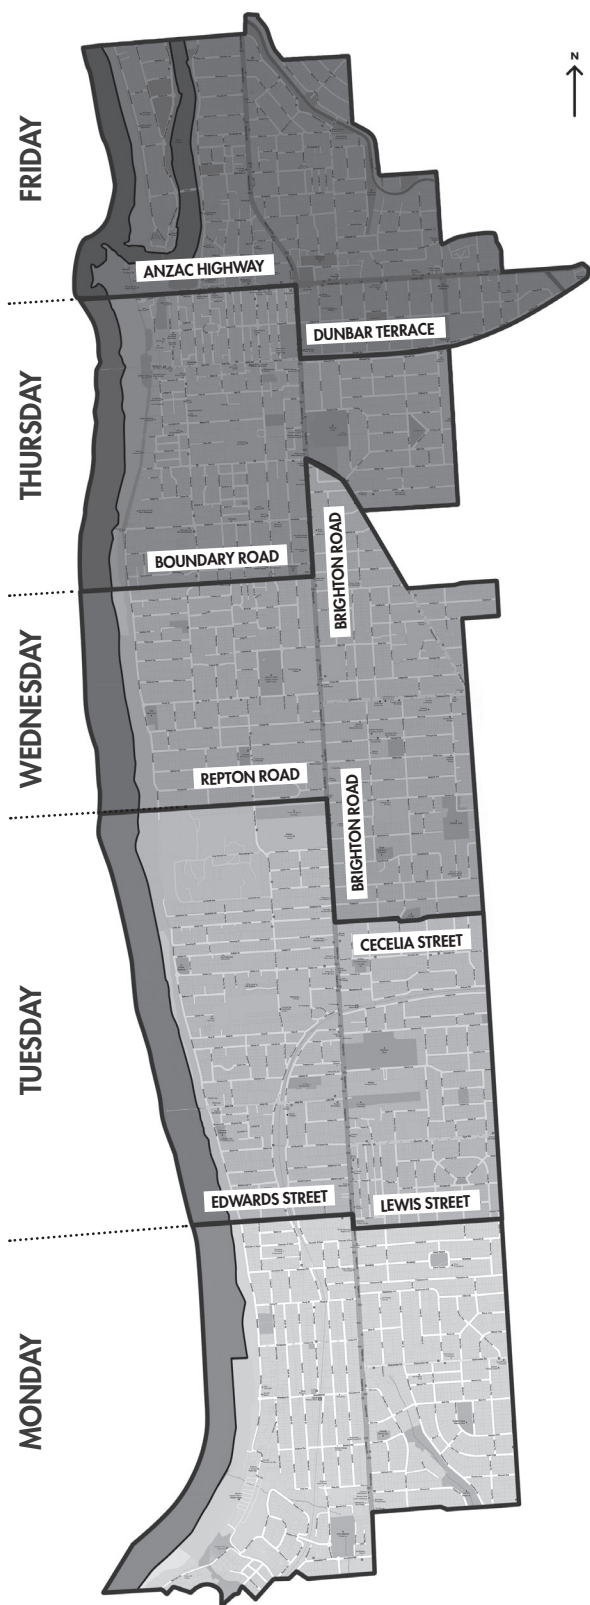

WASTE COLLECTION DAY COLOUR DEFECTIVE VISION MAP

COLLECTION DAY - STEP 1

Locate your suburb on the map and corresponding collection day below.

- Monday
- Tuesday
- Wednesday
- Thursday
- Friday

COLLECTION DAY - STEP 2

Your garbage bin (red lid) is collected every week.

Use the calendar key to determine your organics collection week and your recycling collection week (see front page).

M T W T F S S

1	2	3	4	5	6	
7	8	9	10	11	12	13
14	15	16	17	18	19	20
21	22	23	24	25	26	27
28	29	30	31			

- Organics bin week (green lid). Bins out by 6am.
- Recycling bin week (yellow lid). Bins out by 6am.

ILLEGAL DUMPING

DON'T DUMP YOUR WASTE, KEEP YOUR CITY BEAUTIFUL

Please note that it is an offence to place items on Council land, footpath or reserve without prior permission. These actions may attract a fine of \$315.